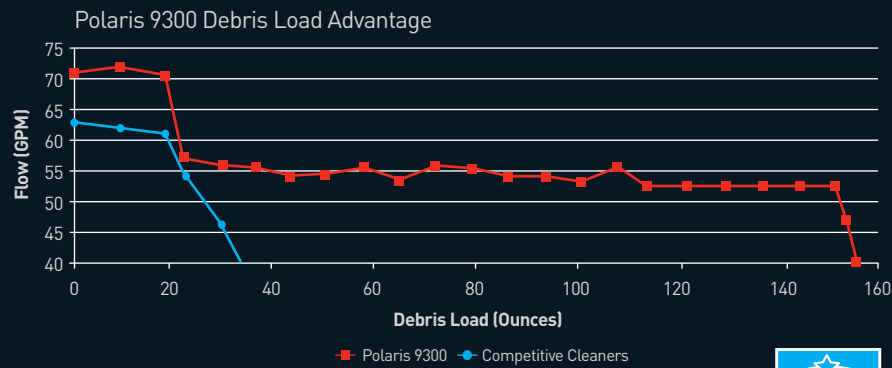

9300 SPORT

9300 Sport Specifications

Sport Dimensions	17"W x 8.5"H x 19"D	Maximum Pool Size	20 ft x 50 ft
Caddy Dimensions	20¾" x 20" x 3¼"	Surface Cleaning Ability	Pool Bottom, Walls, Steps
Weight	16 lbs. Without Caddy	Transport and Storage	Powder Coated Alloy Caddy (Included)
Filtration Method	Internal Filter Canister	Pool Types	In Ground Pools
Easy Clean Filter Canister	Medium to Fine Debris	Pool Shapes	All Shapes
Cable Connection	60 ft. Double Insulated Floating Cable	Pool Surfaces	All In Ground Pool Surfaces
Power Supply	Output: 28 Volt DC / Input: 120V ~ 60Hz	Warranty	2 Year Limited Warranty*

Polaris 9300 Sport is ETL listed to applicable UL Standards.

*Refer to owner's manual for details

EFFICIENCY AND CONVENIENCE

The Vortex Vacuum Technology allows the Polaris 9300 Sport to capture over 4 times the debris load of other cleaners. It keeps working where other robotic cleaners can't.

One Touch, On Demand Cleaning Cycles

Convenient Cord Storage

Polaris 9300 Sport Robotic can reduce energy consumption nearly 90%.